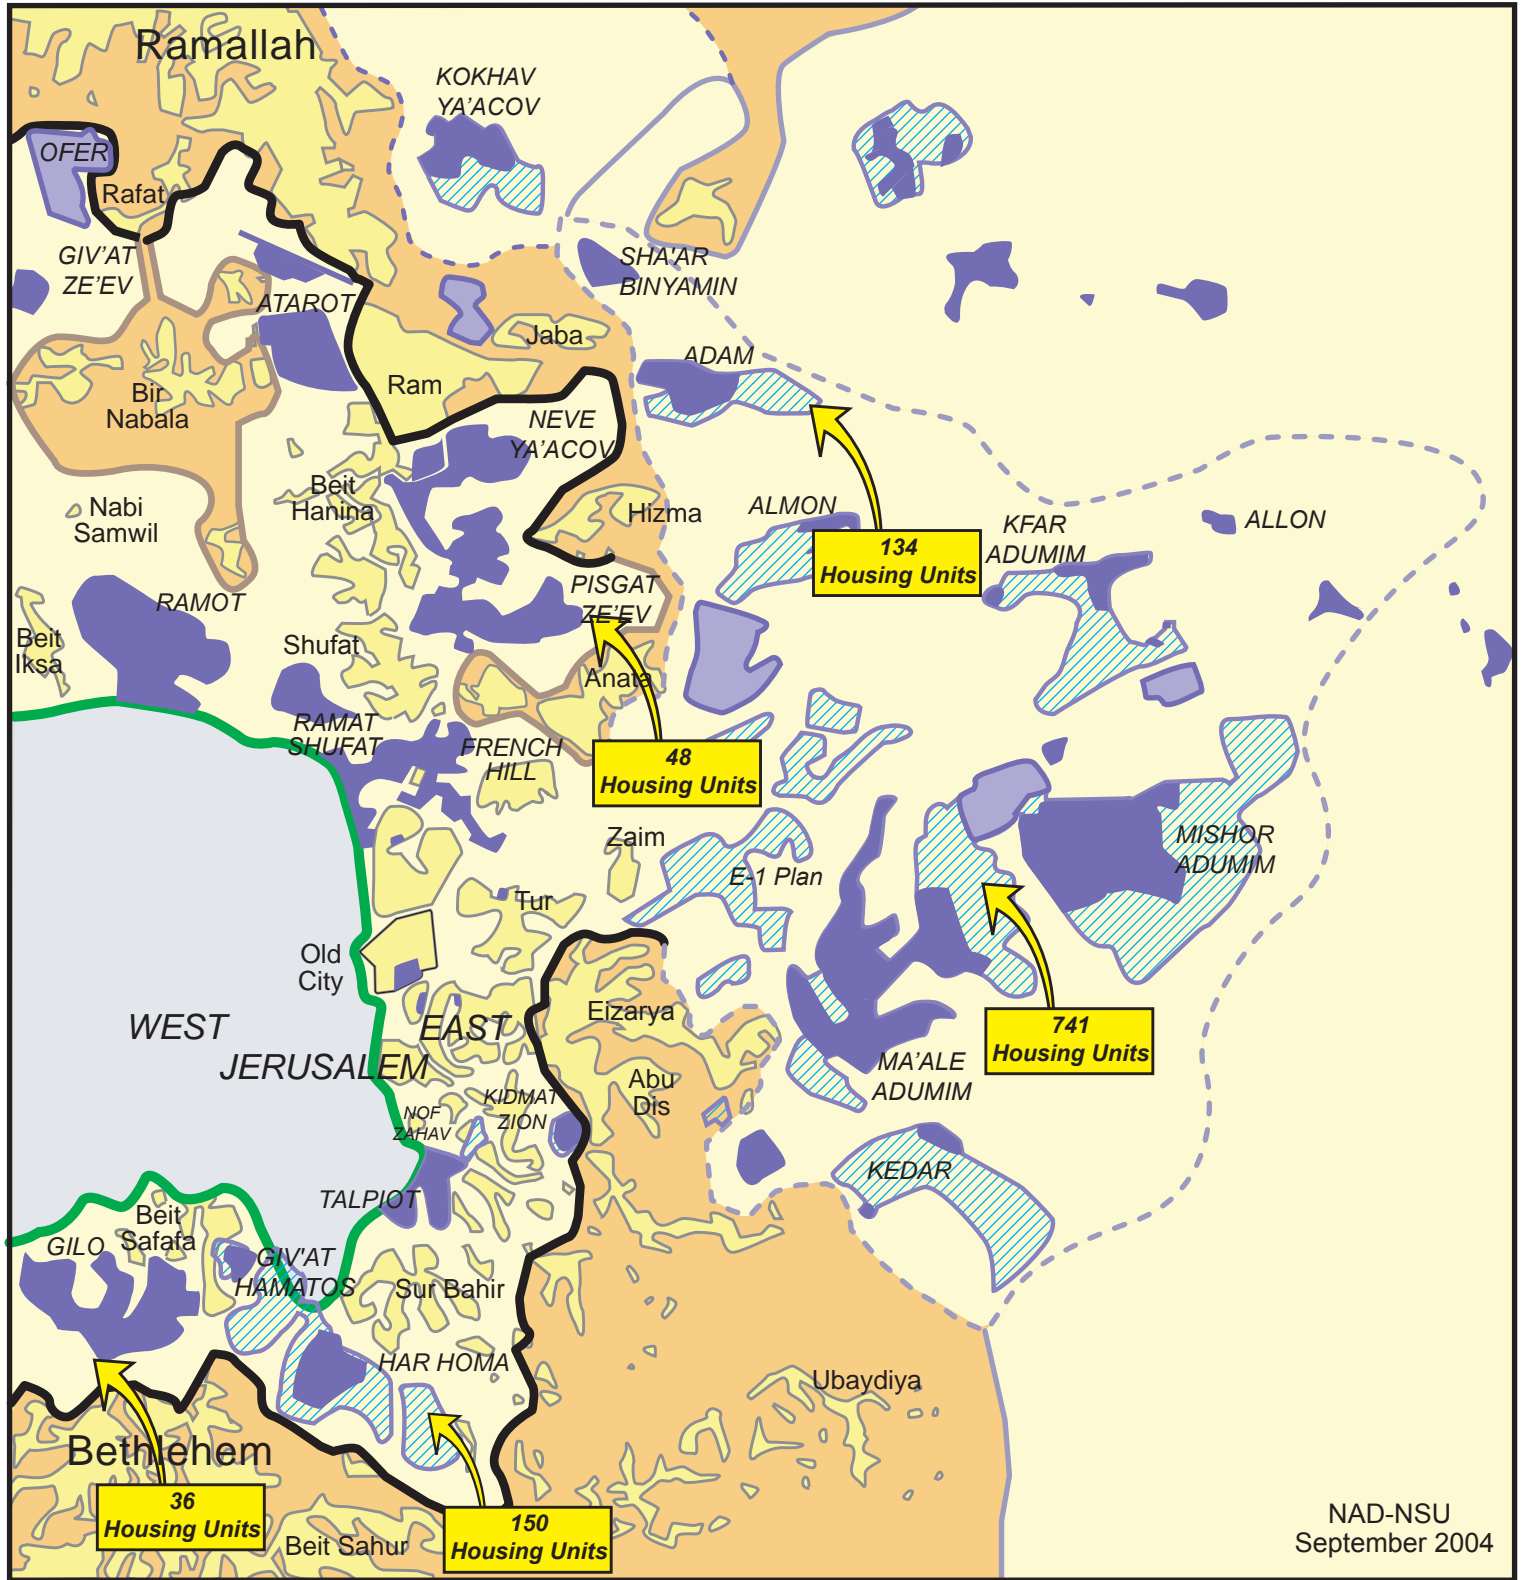

COLONY HOUSING UNITS APPROVED BY ISRAEL IN OCCUPIED PALESTINIAN JERUSALEM JUNE - AUGUST 2004

NAD-NSU
September 2004

Green Line (1967 Pre-Occupation Border)

Projected Israeli Wall demanded by Settler Organizations

Palestinian City, Town or Village

Israel's Wall (completed or under construction as of September 2004)

Israeli Colony or Industrial Site

Occupied Palestinian Territory *de facto* Annexed into Israel

Israel's Wall as approved by Israeli Government (June 30, 2004)
www.seamzone.mod.gov.il/Pages/ENG/route.htm

Israeli Military Base

Ma'ale Adumim Wall proposed by Israeli Army (48km)

Israeli Colony Planned or Projected Expansion

Projected Israeli Wall based on Israeli Army Descriptions