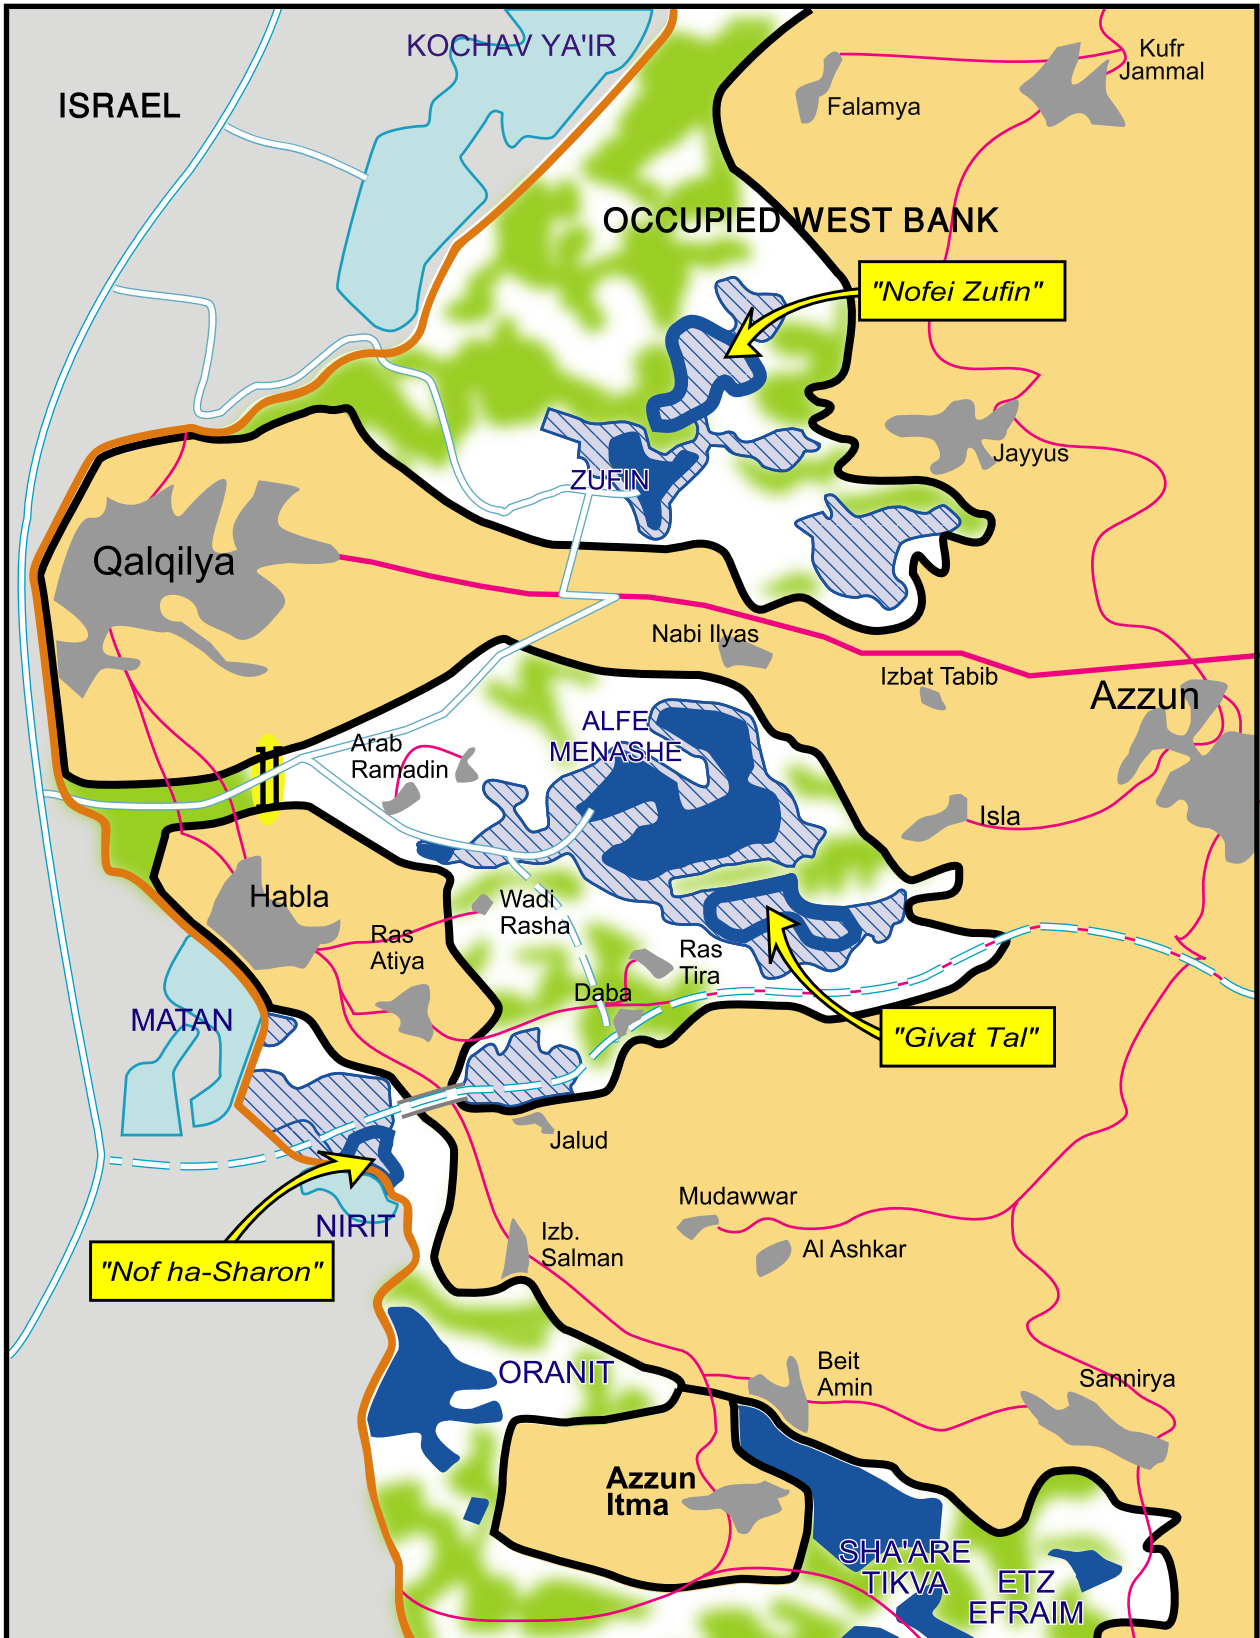

# ISRAEL'S WALL AND SETTLEMENTS (COLONIES): FOCUS ON QALQILYA

- |   |   |   |
|---|---|---|
| 1967 Pre-Occupation Border                              | Israeli Settlement Built-up Areas                       | Israeli Localities                      |
| Wall Route (as approved by Israeli Cabinet, 20 Feb. 05) | Planned/Projected Expansion Area of Israeli Settlements | Palestinian Cultivation beyond the Wall |
| Palestinian Localities                                  | Planned New Israeli Settlement                          | Israeli-built Tunnel for Palestinians   |
| Palestinian Roadlink                                    | Israeli Highway/Bypass Road                             |   |